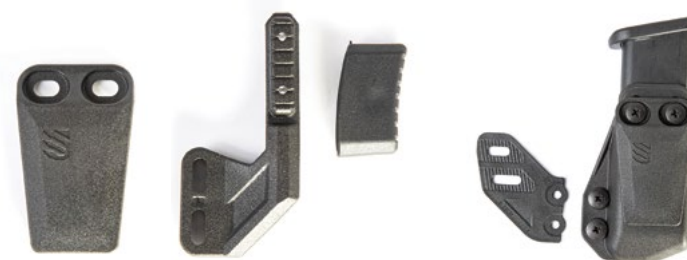

ACCESSORIES

PART NUMBER	DESCRIPTION	COLOR	MSRP
416A00BK	Stache IWB Claw Kit - L/R	Black	$14.95
416A01BK	Stache IWB Belt Clip - 1.5" (Non-Tuckable)	Black	$8.95
416A08BK	Stache IWB Belt Clip - 1.75" (Non-Tuckable)	Black	$8.95
416A09BK	Stache IWB Belt Clip - 1.5" (Tuckable)	Black	$8.95
416A10BK	Stache IWB Belt Clip - 1.75" (Tuckable)	Black	$8.95
416A06BK	Stache IWB Discreet Carry Concepts Compatibility Kit	Black	$8.95